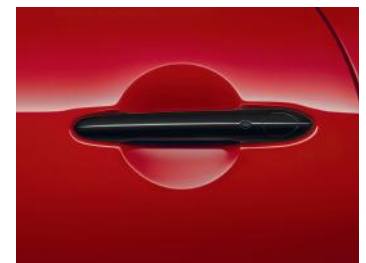

PIANO BLACK DOOR HANDLES.

Our Price: $155⁺ (Front)

Our Price: $81.50⁺ (Rear)

51 71 2 457 410/413 (Front, left/right)

51 71 2 457 414/415 (Rear, left/right)

Sold separately.