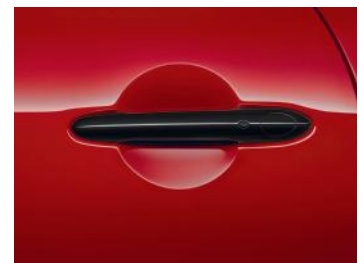

PIANO BLACK DOOR HANDLES.

Our Price: $155⁺ (Front)

Our Price: $81.50⁺ (Rear)

51 71 2 457 410/413 (Front, left/right)

51 71 2 457 414/415 (Rear, left/right)

Sold separately.