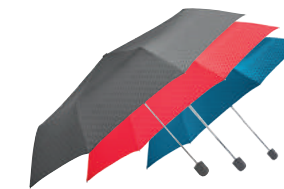

MINI Wing Logo Magnet
Magnetic stainless iron,
brushed surface (22 x 22 x 5 mm)
Silver, 80 28 2 445 694
MSRP: $4.00*

MINI Foldable Signet Umbrella
100% quick-drying polyester
(Diameter: 98 cm)
Grey, 80 23 2 445 719
Coral, 80 23 2 460 889
Island Blue, 80 23 2 460 890
MSRP: $40.25*