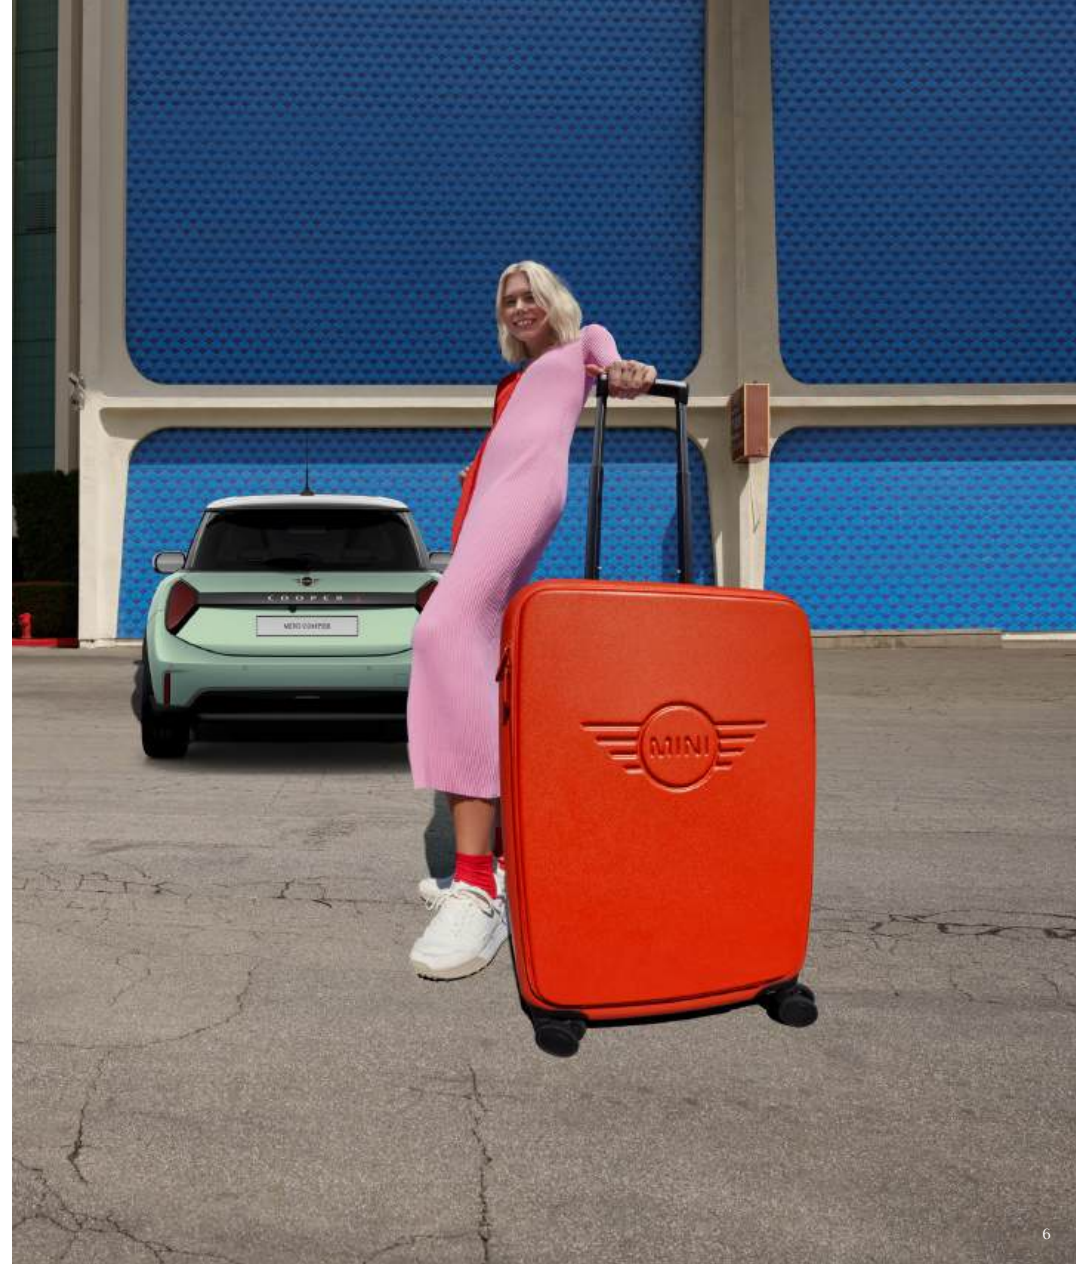

BAGS AND LUGGAGE.

70 % polycarbonate, 30 % recycled polycarbonate

Blazing Blue

80 22 5B320E2

Black

80 22 5B320E3

Rebel Red

80 22 5B320E4

71 x 48,5 x 27,5 cm

761 volume

70 % polycarbonate, 30 % recycled polycarbonate

Blazing Blue

80 22 5B320D9

Black

80 22 5B320E0

Rebel Red

80 22 5B320E1

55 x 33,5 x 22 cm

331 volume

70 % polycarbonate, 30 % recycled polycarbonate

Blazing Blue

80 22 5B320E5

Rebel Red

80 22 5B320E6

48 x 35 x 21 cm

281 volume